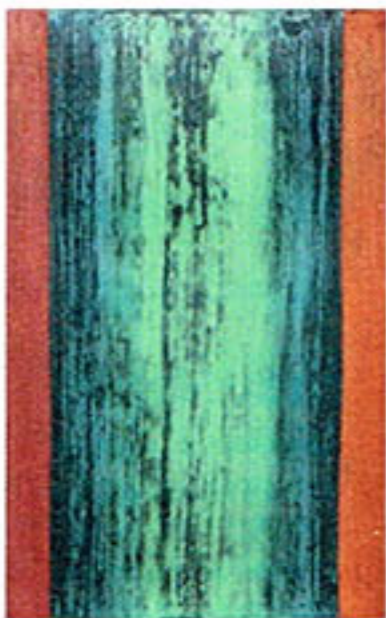

21
Nr. 3
2018
77×48 cm,
oil-paint, tempera, wax
on plywood-chassis
Photo: Alistair Overbruck